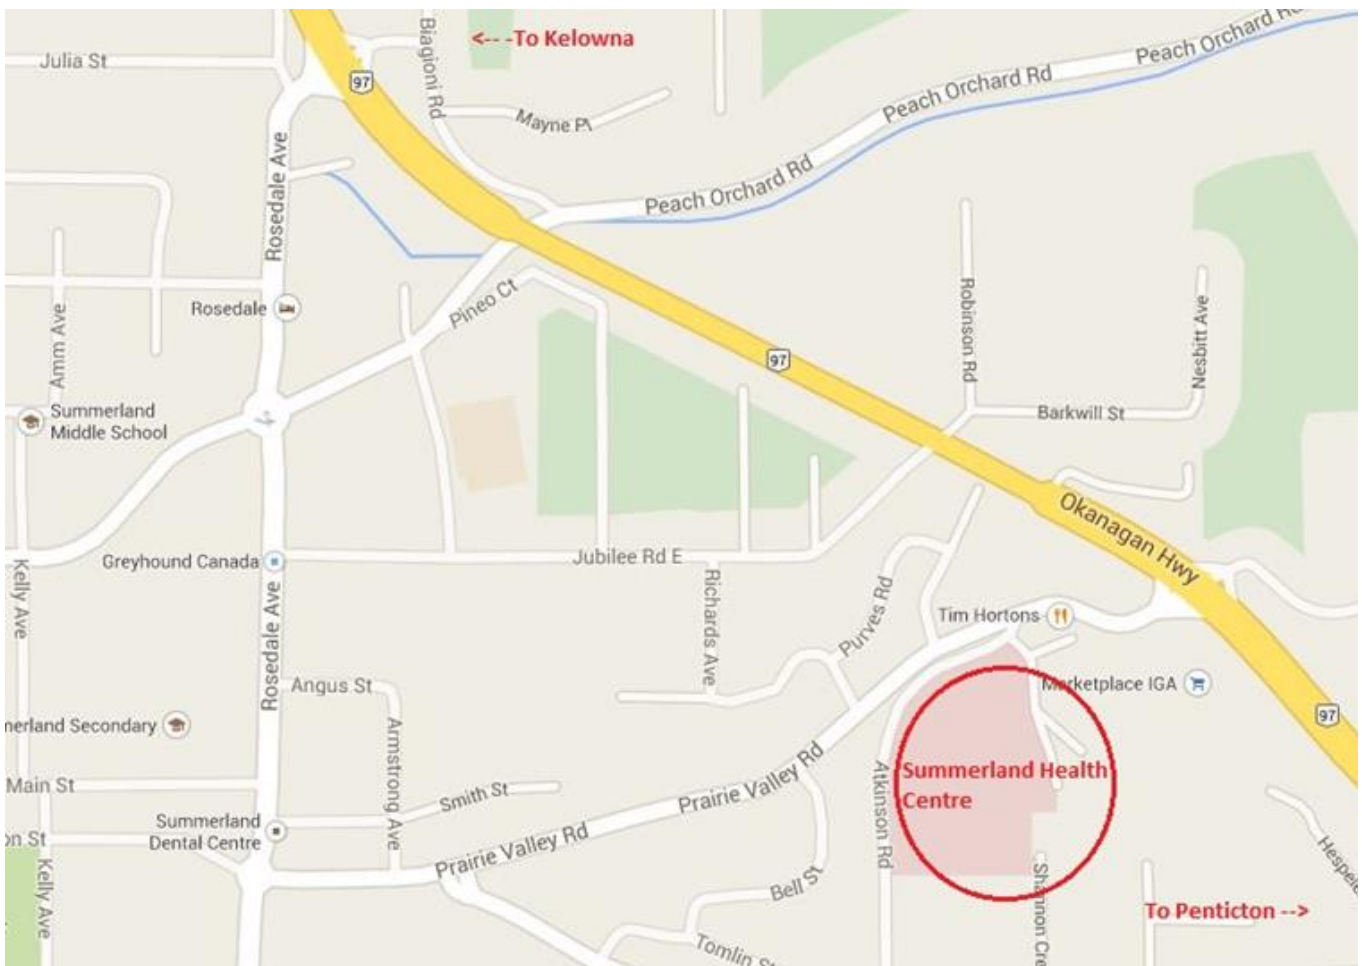

MAP TO THE SUMMERLAND HEALTH CENTRE

From **Kelowna**, turn right at the second set of lights on southbound Highway 97, then take first left across from Tim Hortons – Atkinson Rd.

From **Penticton**, turn left at the lights on the hill, then take the first left across from Tim Hortons – Atkinson Rd.